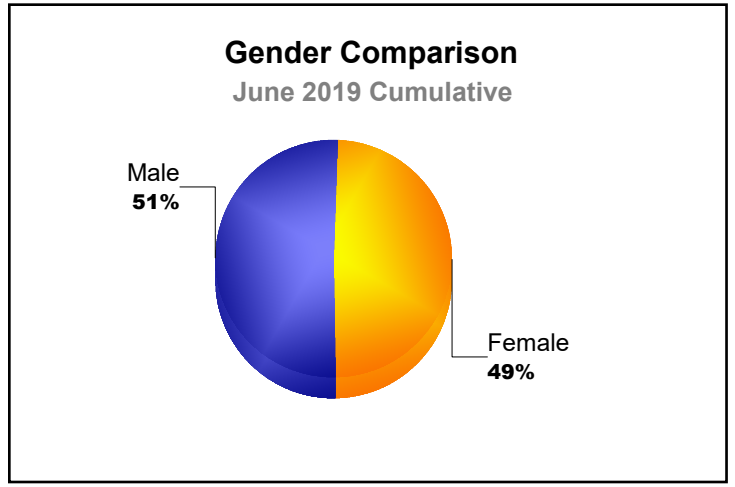

Year	New Clubs	Dropped Clubs	Gain/ Loss Clubs	New Members	Charter Members	Reinstate Members	Transfer Members	Total Member Added	Total Members Dropped	Gain/ Loss Members
2014-2015	0	0	0	24	2	2	3	31	-50	-19
2015-2016	0	0	0	18	4	4	0	26	-39	-13
2016-2017	1	0	1	51	24	0	0	75	-32	43
2017-2018	1	0	1	30	21	1	1	53	-72	-19
2018-2019	2	-1	1	29	51	1	2	83	-87	-4
Average	1	0	1	30	20	2	1	54	-56	-2