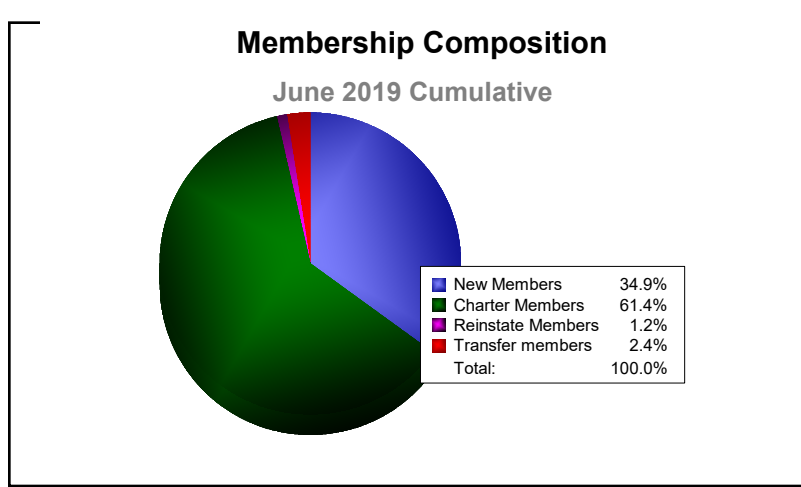

Year	New Clubs	Dropped Clubs	Gain/ Loss Clubs	New Members	Charter Members	Reinstate Members	Transfer Members	Total Member Added	Total Members Dropped	Gain/ Loss Members
2014-2015	0	0	0	24	2	2	3	31	-50	-19
2015-2016	0	0	0	18	4	4	0	26	-39	-13
2016-2017	1	0	1	51	24	0	0	75	-32	43
2017-2018	1	0	1	30	21	1	1	53	-72	-19
2018-2019	2	-1	1	29	51	1	2	83	-87	-4
Average	1	0	1	30	20	2	1	54	-56	-2