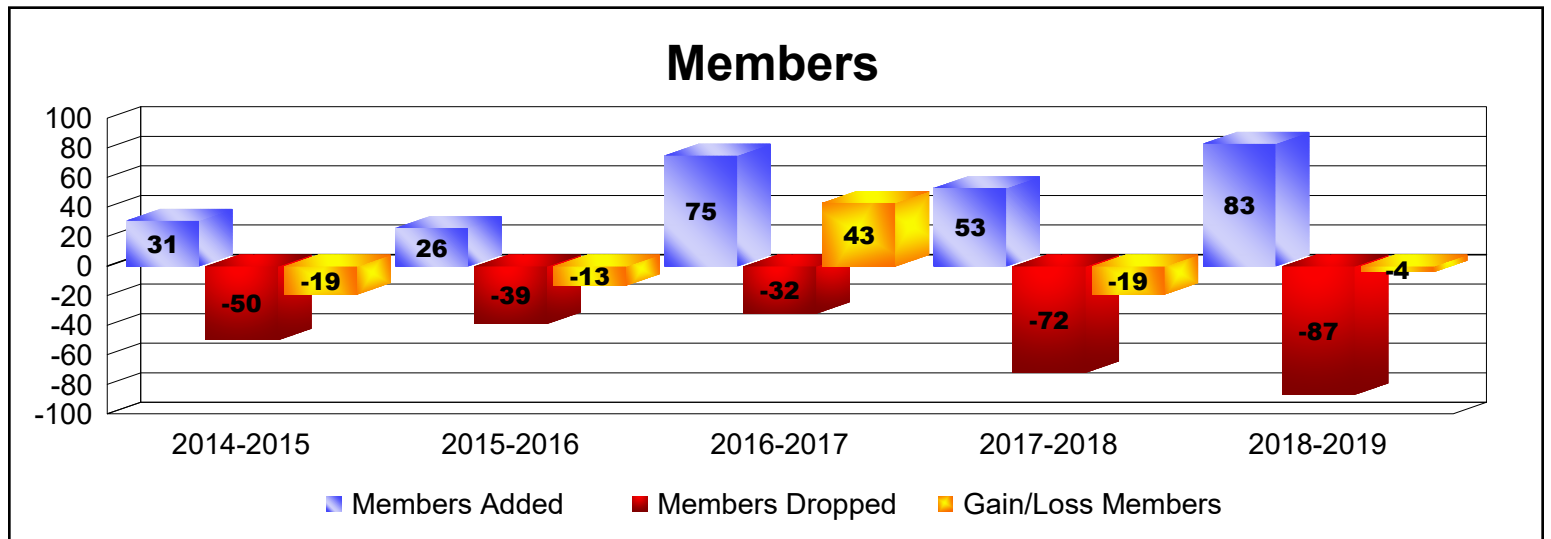

Year	New Clubs	Dropped Clubs	Gain/ Loss Clubs	New Members	Charter Members	Reinstate Members	Transfer Members	Total Member Added	Total Members Dropped	Gain/ Loss Members
2014-2015	0	0	0	24	2	2	3	31	-50	-19
2015-2016	0	0	0	18	4	4	0	26	-39	-13
2016-2017	1	0	1	51	24	0	0	75	-32	43
2017-2018	1	0	1	30	21	1	1	53	-72	-19
2018-2019	2	-1	1	29	51	1	2	83	-87	-4
Average	1	0	1	30	20	2	1	54	-56	-2

Year	New Clubs	Dropped Clubs	Gain/Loss Clubs	New Members	Charter Members	Reinstate Members	Transfer Members	Total Member Added	Total Members Dropped	Gain/Loss Members
2014-2015	2	-1	1	14	43	5	0	62	-41	21
2015-2016	1	-5	-4	15	20	0	0	35	-89	-54
2016-2017	0	-1	-1	40	2	0	0	42	-21	21
2017-2018	0	-5	-5	0	0	0	1	1	-104	-103
Average	1	-3	-2	17	16	1	0	35	-64	-29