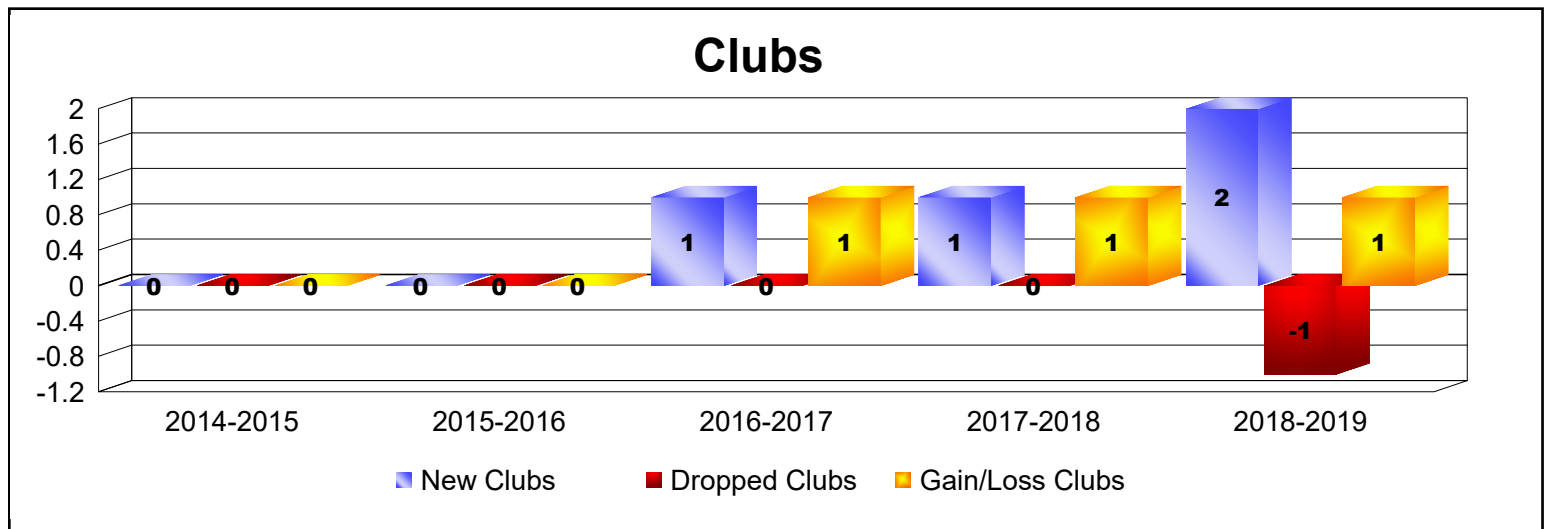

Year	New Clubs	Dropped Clubs	Gain/ Loss Clubs	New Members	Charter Members	Reinstate Members	Transfer Members	Total Member Added	Total Members Dropped	Gain/ Loss Members
2014-2015	0	0	0	24	2	2	3	31	-50	-19
2015-2016	0	0	0	18	4	4	0	26	-39	-13
2016-2017	1	0	1	51	24	0	0	75	-32	43
2017-2018	1	0	1	30	21	1	1	53	-72	-19
2018-2019	2	-1	1	29	51	1	2	83	-87	-4
Average	1	0	1	30	20	2	1	54	-56	-2

Year	New Clubs	Dropped Clubs	Gain/Loss Clubs	New Members	Charter Members	Reinstate Members	Transfer Members	Total Member Added	Total Members Dropped	Gain/Loss Members
2014-2015	2	-1	1	14	43	5	0	62	-41	21
2015-2016	1	-5	-4	15	20	0	0	35	-89	-54
2016-2017	0	-1	-1	40	2	0	0	42	-21	21
2017-2018	0	-5	-5	0	0	0	1	1	-104	-103
Average	1	-3	-2	17	16	1	0	35	-64	-29